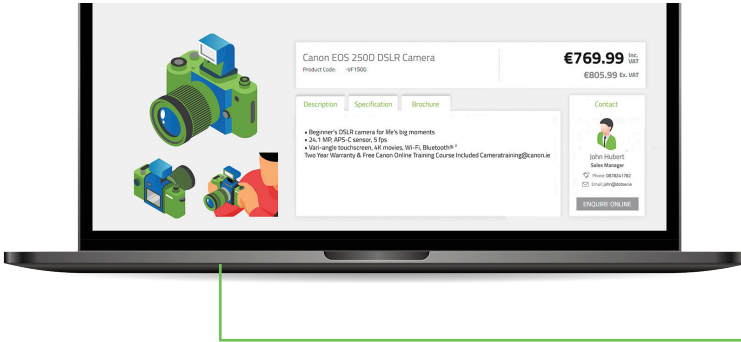

Imagery & Content

Upload Product Images

(101 KB, 1200 x 628)
Name: Bowland White.jpg
Caption Title: Bowland White
Caption Text: Capacity without extra height
Link: dotserapos/products/bowland
Target: Bowland
Hover Text: Bowland
Alternative Text: Bowland

(107 KB, 1200 x 628)
Name: Bowland White Close up
Caption Title: Bowland White Close up
Caption Text: Capacity without extra height
Link: dotserapos/products/bowland
Target: Bowland

Easily Edit Fields

- Name
- Caption Title
- Caption Text
- Link
- Target
- Hover Text
- Alternative Text

Crop an image   Ratio set to 5 x 3.   Width: Height:

Easily crop an image