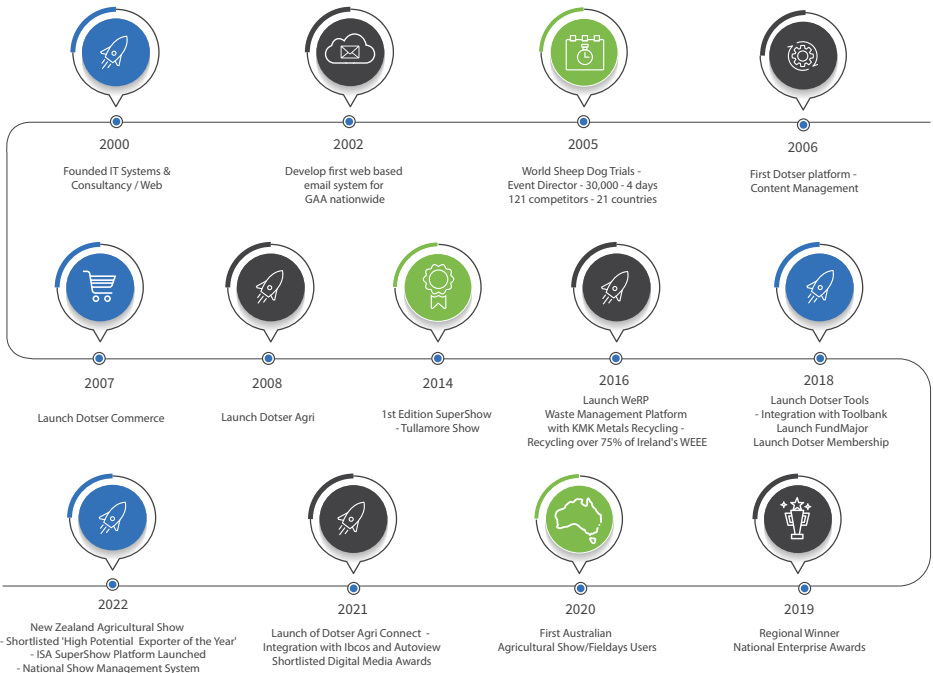

About Us

Your Trusted Dynamic Ecommerce Solution Provider.

Dotser are a cloud business solutions provider specialising in dynamic eCommerce solutions, waste management solutions WeRP, event management software (SuperShow), and web applications.

We pride ourselves on being **thorough, collaborative**, and holding utmost **integrity** for both ourselves and our clients. What this means is we work as a **partner**, to create and provide the **safest and most secure solutions**, with everyone's expectations met from start to finish. We are also focused; ensuring each client's project is **delivered on time, in full and to specification**.