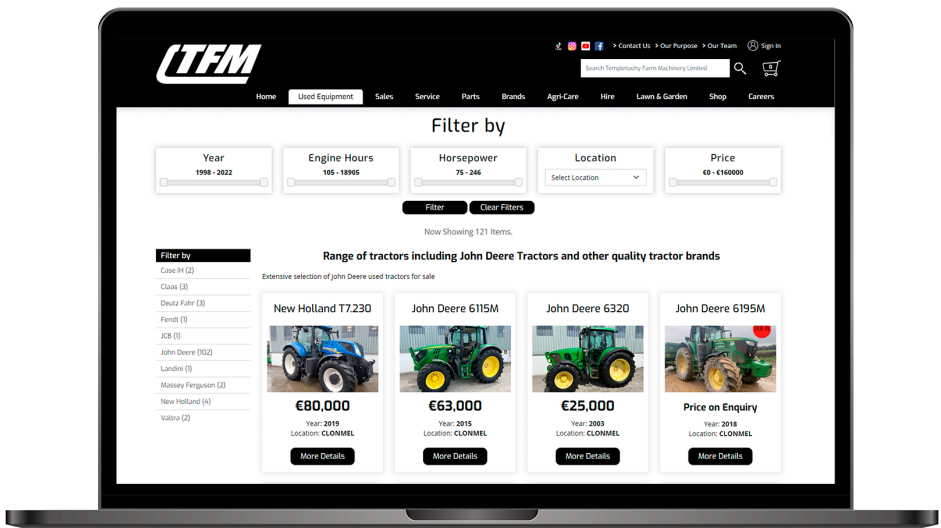

INICIO - Business Services

Redwood

Waste Matters

Irish Shows Association

Castle Forms

Moran Solicitors

TEMPLETUOHY FARM MACHINERY LTD.

Ireland's largest John Deere dealer Templetouhy Farm Machinery (TFM) selected Dotser Agri's e-commerce platform for an integration solution with John Deere's Machine Finder.

TFM engaged Dotser seeking a new look online interface with more control over product information, enhanced visibility, improved functionality (including greater eCommerce functionalities) and greater usability (UX) for the user.

The new integration solution with the John Deere MachineFinder platform which saves the TFM sales team significant time when publishing machine stock listings online while also giving them enhanced control over how product images and information are displayed. Being able to highlight the relevant TFM sales person responsible for each machine type or product saves a lot of time by allowing customers get straight to the right person.

Automating the publishing of MachineFinder machinery direct to the Templetuohy Farm Machinery website saves duplication of work saving valuable time, resources and attention. Having the machinery data and listings on the website improves natural search engine ranking on Google, delivering greater online visibility and more potential customers direct to the TFM site.