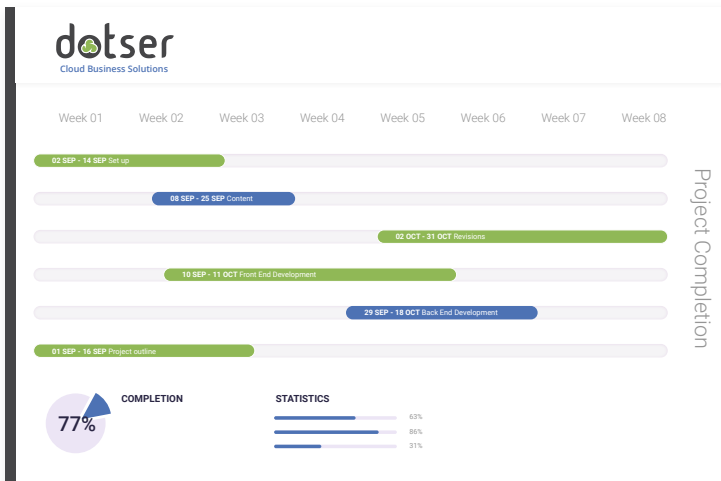

Project Management

Efficient project management is crucial to completing the goals and objectives of the project and to determine when the various project components are to be completed.

With over 20 years experience, Dotser have developed a real understanding of our customer needs and have earned a proven track record delivering results on time.

The diverse team at Dotser consists of individuals with different backgrounds and experience fostering creativity and excellent problem-solving capabilities. Using the best project management software enable Dotser to streamline project workflows, enhance collaboration and productivity.

We use Jira Project Management Software to ensure your project is delivered as agreed.