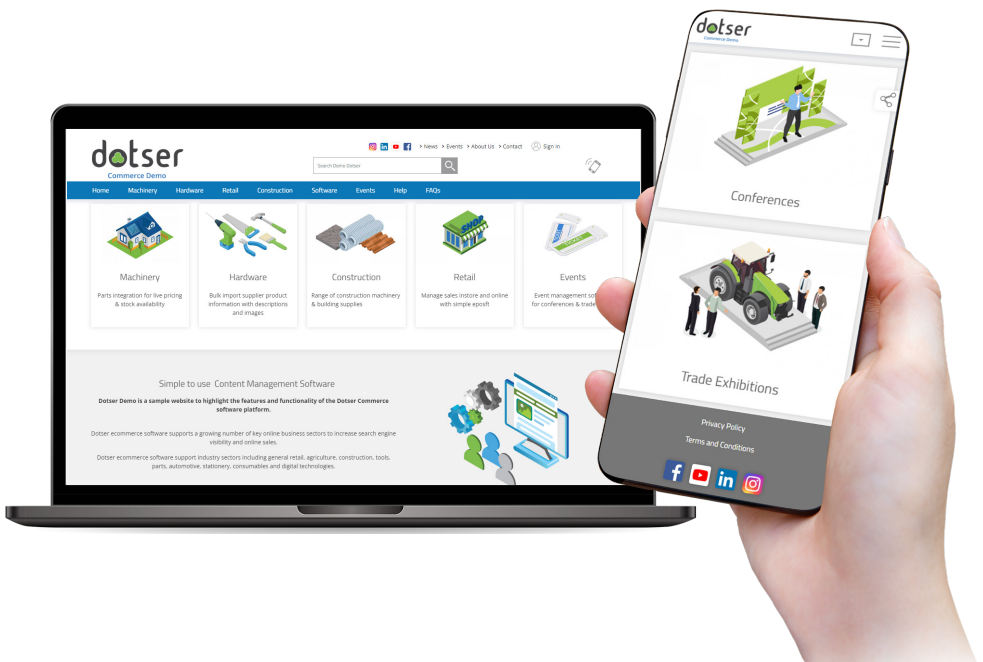

Layout & Design

The creative team at Dotser are here to assist you in developing and designing your website.

The Dotser team will:

- Create the website layout and design in line with company branding
- Implement your brand font and colour scheme (*style sheet*)