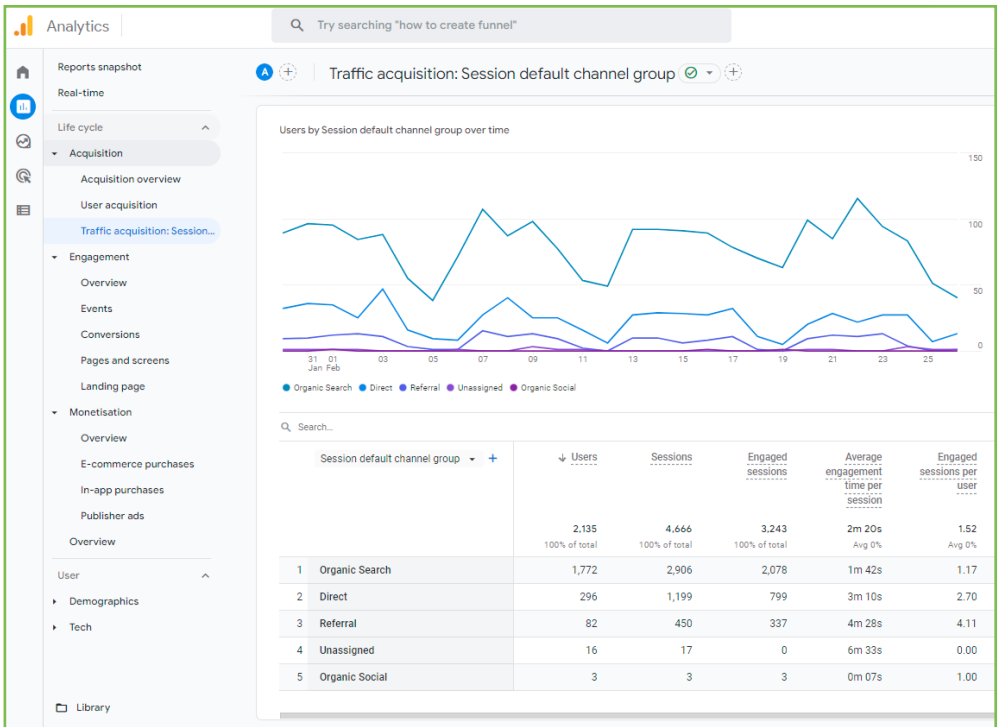

Dotser Enterprise is integrated with the latest Google Analytics tools (GA4) to give important insights into website user behaviour